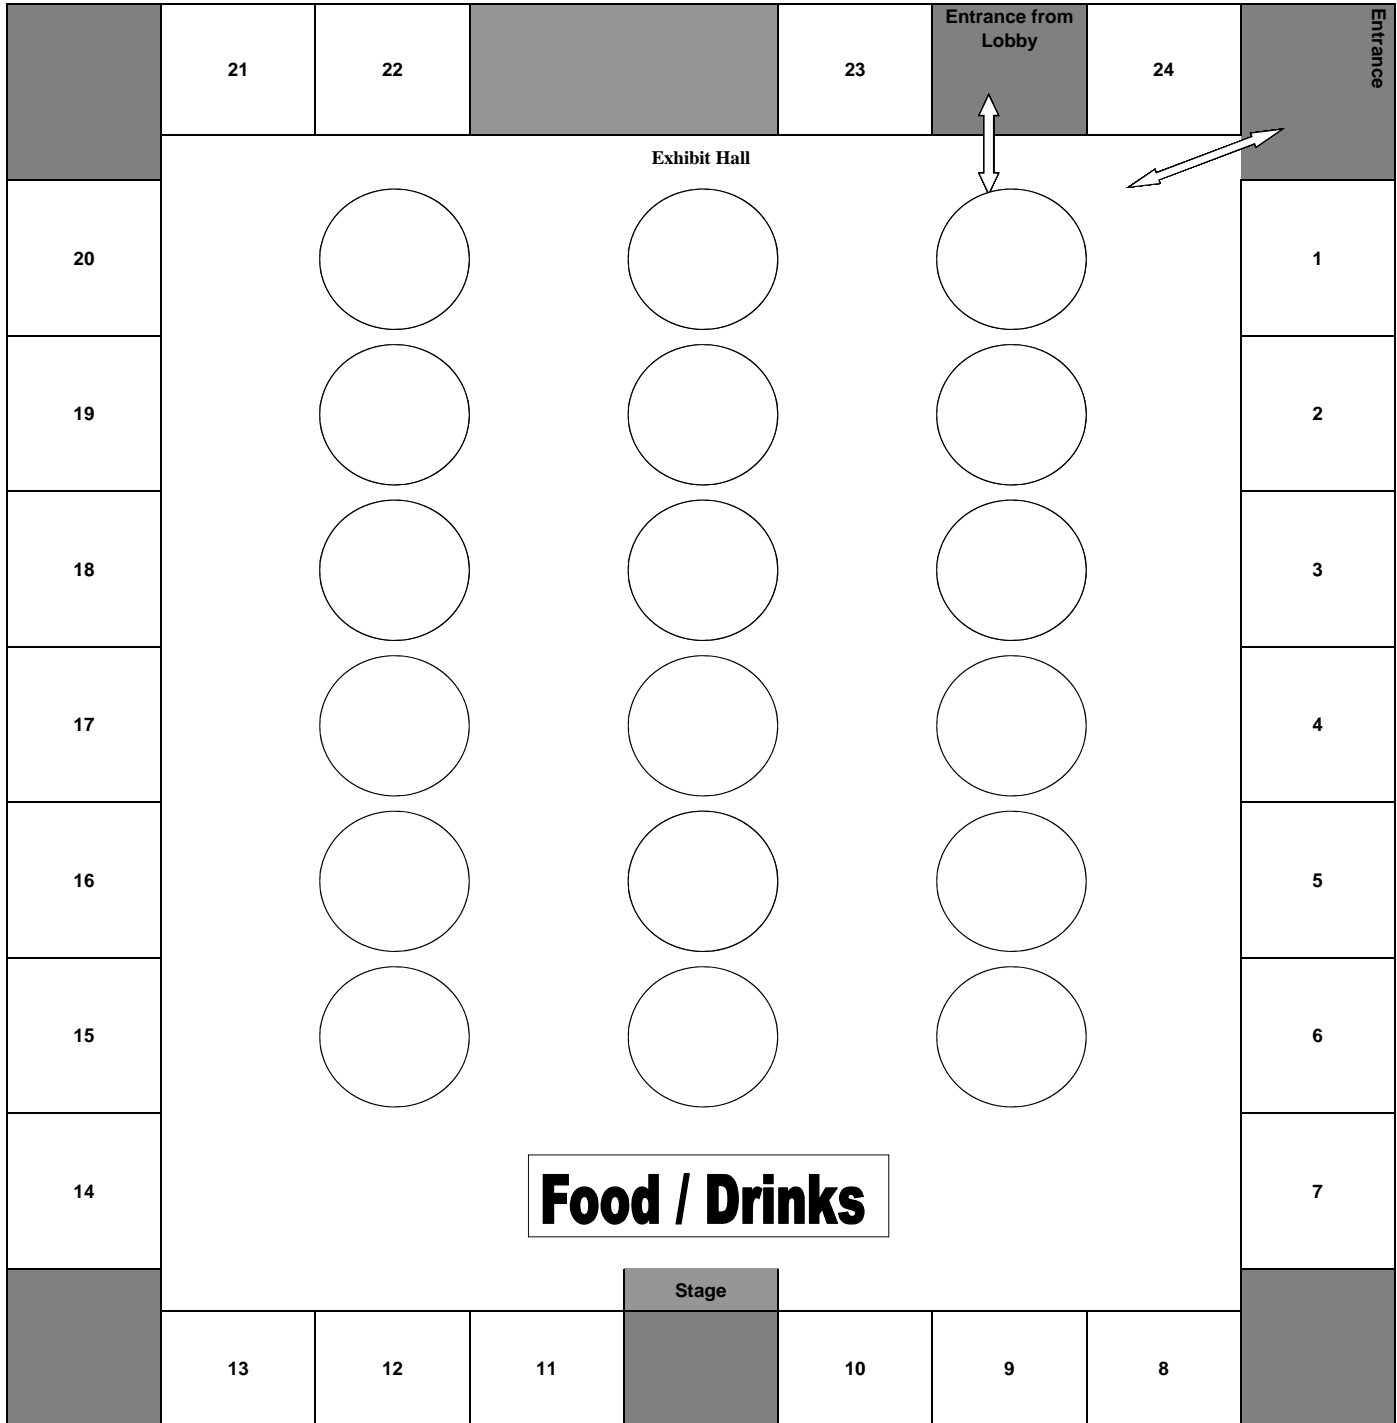

2010 Iowa Aviation Conference Exhibit Hall Layout

Sheraton West Des Moines

To Bathroom
←

Registration

E

North Wall 75'

West Wall 74'
W

South Wall 65'